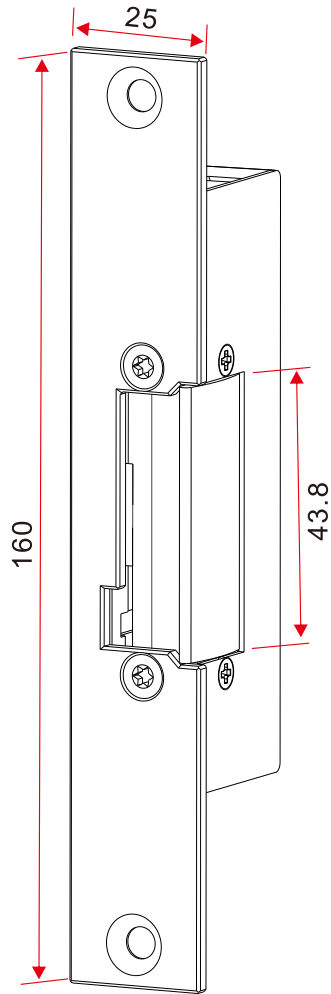

# NARROW-TYPE ELECTRIC STRIKE

## Dimension

## SPECIFICATION

FACE PLATE: 160Lx25Wx28H(mm)

VOLTAGE: 12VDC

CURRENT: 200mA

FEATURE: FAIL-SECURE(NO)  
FAIL-SAFE(NC)

WEIGHT: 0.4KG