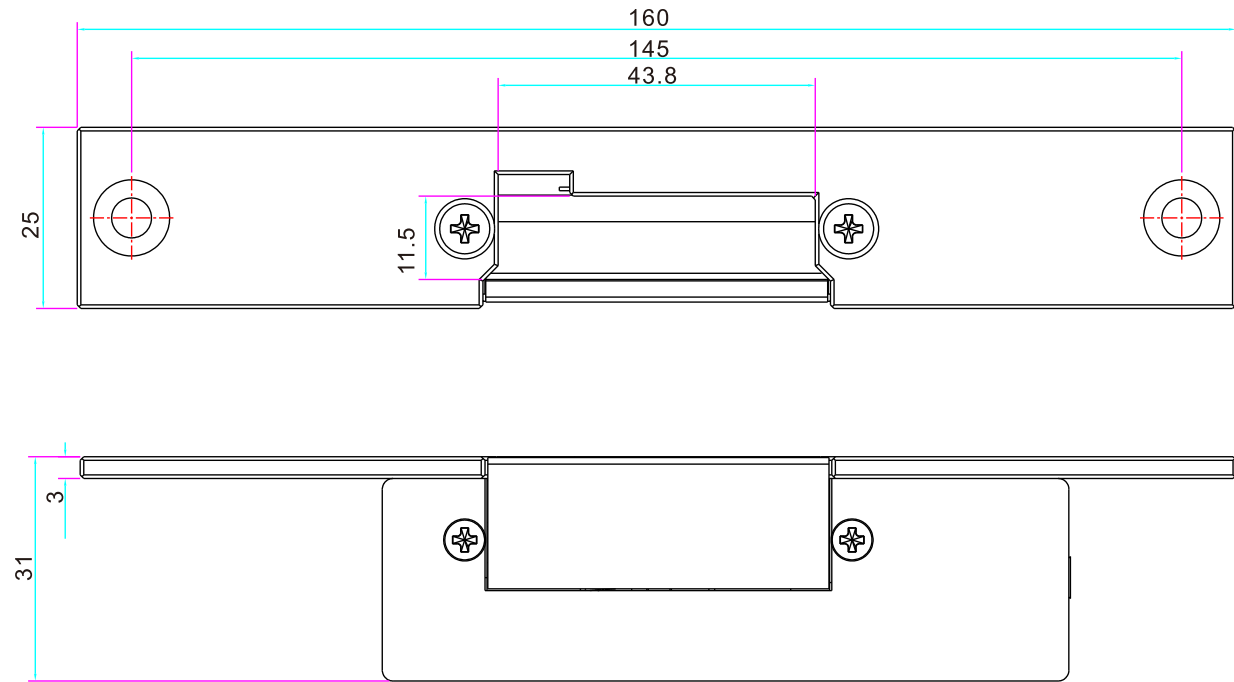

# NARROW-TYPE ELECTRIC STRIKE

## Dimension

## SPECIFICATION

FACE PLATE: 160Lx25Wx28H(mm)

VOLTAGE: 12VDC

CURRENT: 200mA

FEATURE: FAIL-SECURE(NO)  
FAIL-SAFE(NC)

WEIGHT: 0.4KG